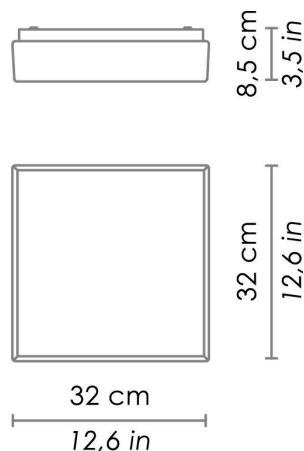

CAORLE

WALL

Wall-ceiling lamps with diffuser in mouth-blown, satin-finish opal triplex glass; matt white painted metal frame. The product is suitable for indoor use only.

CODE COLOR

ZA-LL1306-

White

DIMENSIONS AND HOLES

Dimensions

32 - 32 - 8,8 cm / 12,6 - 12,6 - 4,3 in

ILLUMINOTECHNICAL SPECIFICATIONS

Source

E26

Total Watt

2 x 60W Max

ILLUMINOTECHNICAL SPECIFICATIONS